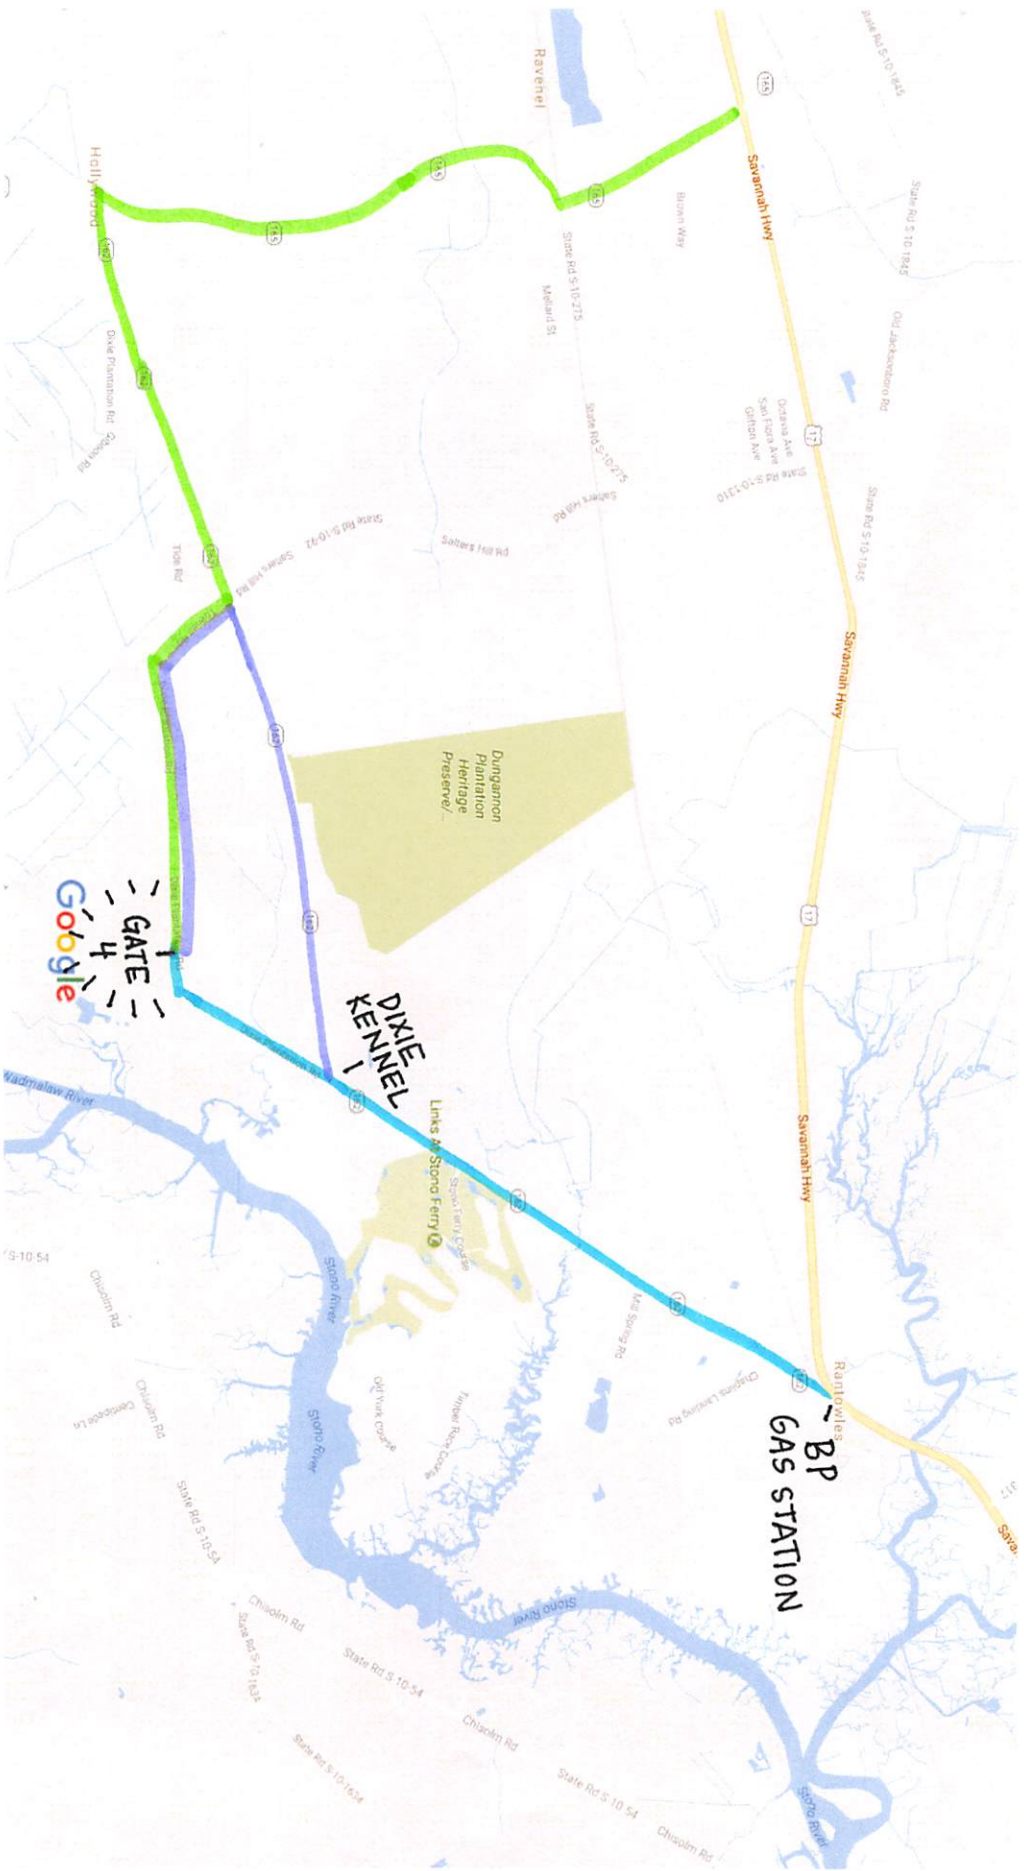

Directions to Dixie Plantation

5397 Dixie Plantation Rd, Hollywood, SC

From Downtown taking SC-162:

Route 1 (blue): Take Savannah Highway (US-17) South to SC-162. Turn left at the BP gas station on SC-162. Drive 2.6 miles on SC-162. Shortly after the Church road sign, there will be a sign for Dixie Kennels. Stay left at the Y and continue on Dixie Plantation Road for 1.1 miles (the road will turn from paved to dirt). Gate 4 is on the left shortly after the sharp right turn in the road.

Route 2 (purple): Take Savannah Highway (US-17) South to SC-162. Turn left at the BP gas station on SC-162. Drive 4.8 miles on SC-162. Turn right on Towles Road. Take Towles Road 0.4 miles then turn left on Dixie Plantation Road. The road will turn from paved to dirt. Gate 4 will be 1.2 miles down the dirt road on the right before a sharp left in the road.

From Downtown taking SC-165 (green):

Take Savannah Highway (US-17) South to SC-165. Turn left on SC-165. Drive 3.3 miles on SC-165 then turn left on SC-162. Drive 1.9 miles then turn right on Towles Road. Take Towles Road 0.4 miles then turn left on Dixie Plantation Road. The road will turn from paved to dirt. Gate 4 will be 1.2 miles down the dirt road on the right before a sharp left in the road.

Map data ©2017 Google 2000 ft